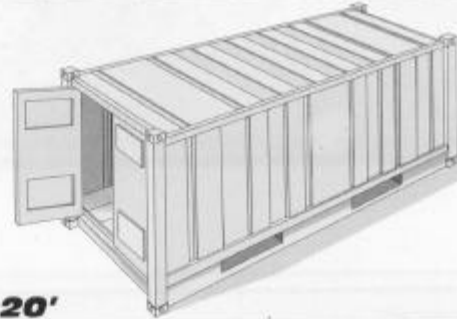

Standard 20'

INSIDE LENGTH	INSIDE WIDTH	INSIDE HEIGHT	DOOR WIDTH	DOOR HEIGHT	CAPACITY	TARE WEIGHT	MAXI CARGO
19' 4"	7' 8"	7' 10"	7' 8"	7' 6"	1,172 Cft	4,916 Lbs	47,900 Lbs
5.900 m	2.350 m	2.393 m	2.342 m	2.280 m	33.2 Cu.m	2,230 Kgs	21,770 Kgs

Standard 40'

INSIDE LENGTH	INSIDE WIDTH	INSIDE HEIGHT	DOOR WIDTH	DOOR HEIGHT	CAPACITY	TARE WEIGHT	MAXI CARGO
39' 5"	7' 8"	7' 10"	7' 8"	7' 6"	2,390 Cft	8,160 Lbs	59,040 Lbs
12.036 m	2.350 m	2.392 m	2.340 m	2.280 m	67.7 Cu.m	3,700 Kgs	26,780 Kgs