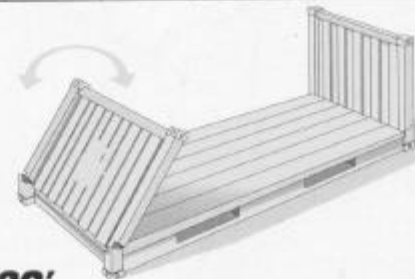

Platform 20'

INSIDE LENGTH	INSIDE WIDTH	PAYLOAD HEIGHT	DOOR WIDTH	DOOR HEIGHT	CAPACITY	TARE WEIGHT	MAXI CARGO
19' 11"	8' 00"	7' 04"	-	-	-	6,061 Lbs	52,896 Lbs
6.058 m	2.438 m	2.233 m	-	-	-	2,750 Kgs	24,000 Kgs

Platform 40'

INSIDE LENGTH	INSIDE WIDTH	PAYLOAD HEIGHT	DOOR WIDTH	DOOR HEIGHT	CAPACITY	TARE WEIGHT	MAXI CARGO
40' 00"	8' 00"	6' 5"	-	-	-	12,783 Lbs	86,397 Lbs
12.18 m	2.40 m	1.95 m	-	-	-	5,800 Kgs	39,200 Kgs