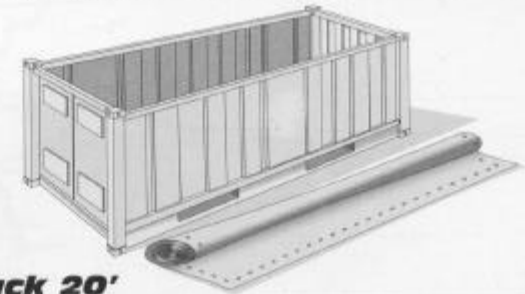

Flat Rack 20'

INSIDE LENGTH	INSIDE WIDTH	INSIDE HEIGHT	DOOR WIDTH	DOOR HEIGHT	CAPACITY	TARE WEIGHT	MAXI CARGO
18' 5"	7' 3"	7' 4"	-	-	-	5,578 Lbs	47,333 Lbs
5.620 m	2.200 m	2.233 m	-	-	-	2,530 Kgs	21,470 Kgs

Flat Rack 40'

INSIDE LENGTH	INSIDE WIDTH	INSIDE HEIGHT	DOOR WIDTH	DOOR HEIGHT	CAPACITY	TARE WEIGHT	MAXI CARGO
39' 7"	6' 10"	6' 5"	-	-	-	12,081 Lbs	85,800 Lbs
12.080 m	2.438 m	2.103 m	-	-	-	5,480 Kgs	39,000 Kgs

Flat Rack Collapsible 20'

INSIDE LENGTH	INSIDE WIDTH	INSIDE HEIGHT	DOOR WIDTH	DOOR HEIGHT	CAPACITY	TARE WEIGHT	MAXI CARGO
18' 6"	7' 3"	7' 4"	-	-	-	6,061 Lbs	61,117 Lbs
5.618 m	2.208 m	2.233 m	-	-	-	2,750 Kgs	27,730 Kgs

Flat Rack Collapsible 40' (Stak Bed)

INSIDE LENGTH	INSIDE WIDTH	INSIDE HEIGHT	DOOR WIDTH	DOOR HEIGHT	CAPACITY	TARE WEIGHT	MAXI CARGO
39' 7"	6' 10"	6' 5"	-	-	-	12,787 Lbs	85,800 Lbs
12.080 m	2.126 m	2.043 m	-	-	-	5,800 Kgs	39,000 Kgs